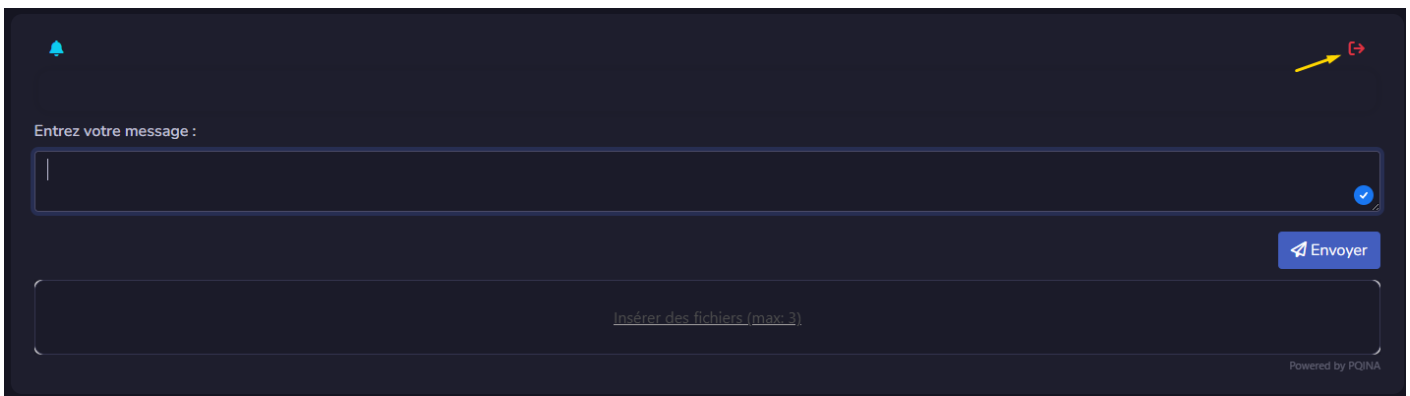

Leave the Channel

Revision #1

Created 2025-04-29 21:32:41 UTC by Aros

Updated 2025-04-29 21:33:27 UTC by Aros