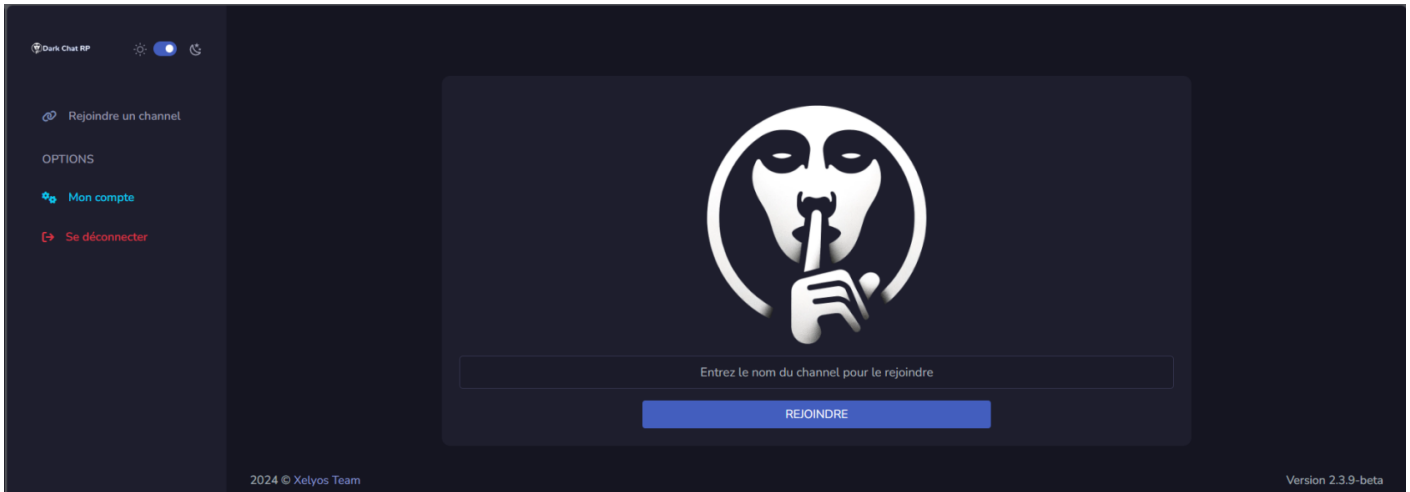

Channels

Joining a Channel

- **From the Homepage**

- Enter the name of the channel you wish to join in the search bar.

- **Access Messages**

- Once you join a channel, you will gain access to its messages.

- **Channel History**

- Any channel you join will appear in the history panel on the left side of the interface.

Actions Available in a Channel

Enable/Disable Discord Notifications

- Notifications are active from the moment you leave the channel.
- You will receive a notification whenever a new message is posted.
- If multiple messages arrive afterward, only one notification will be sent until you revisit the channel.