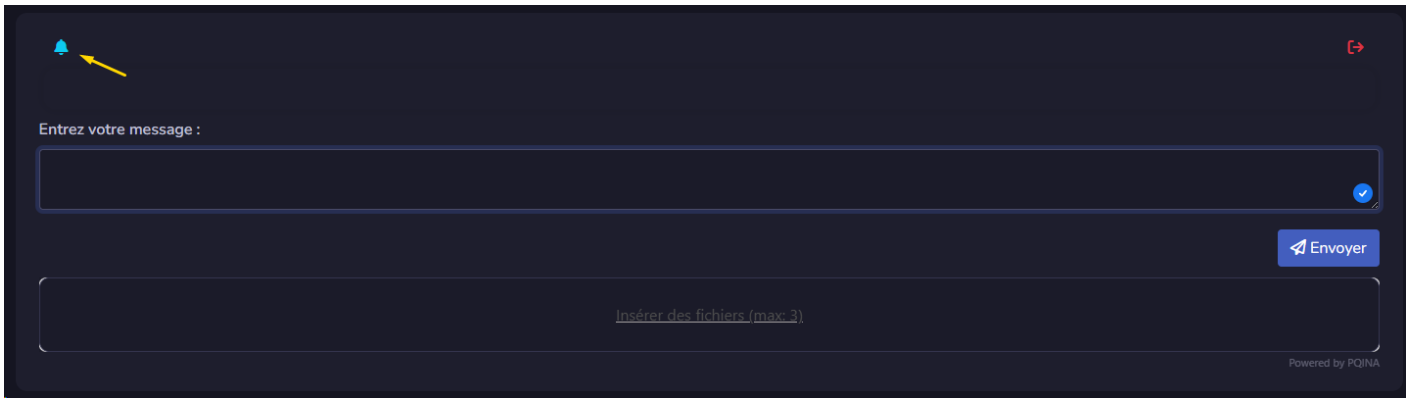

Channels

Joining a Channel

- **From the Homepage**

- Enter the name of the channel you wish to join in the search bar.

- **Access Messages**

- Once you join a channel, you will gain access to its messages.

- **Channel History**

- Any channel you join will appear in the history panel on the left side of the interface.

Actions Available in a Channel

Enable/Disable Discord Notifications

- Notifications are active from the moment you leave the channel.
- You will receive a notification whenever a new message is posted.
- If multiple messages arrive afterward, only one notification will be sent until you revisit the channel.