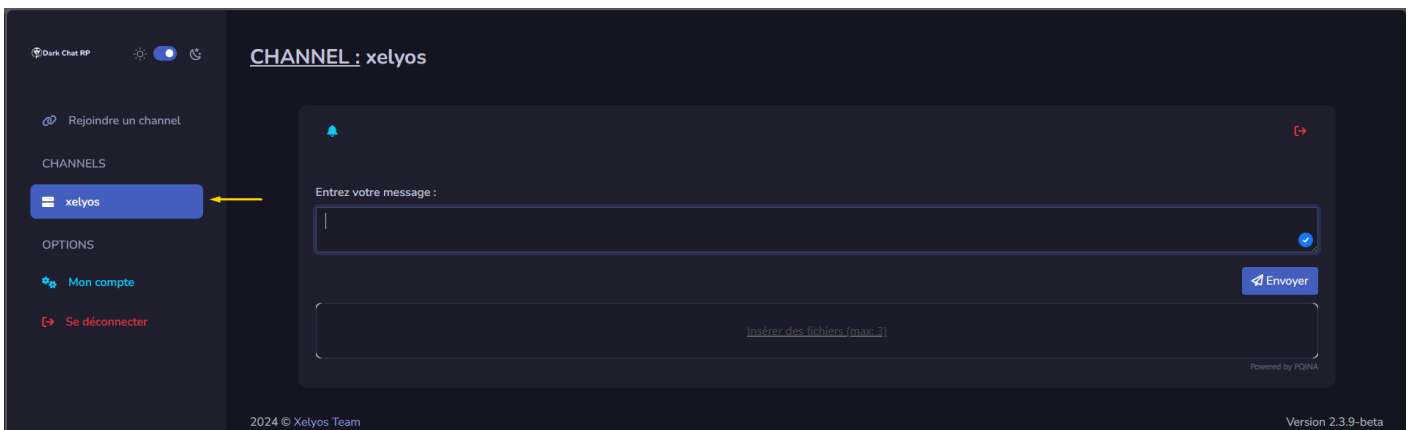

Channels

Joining a Channel

- **From the Homepage**

- Enter the name of the channel you wish to join in the search bar.

- **Access Messages**

- Once you join a channel, you will gain access to its messages.

- **Channel History**

- Any channel you join will appear in the history panel on the left side of the interface.

Actions Available in a Channel

Enable/Disable Discord Notifications

- Notifications are active from the moment you leave the channel.
- You will receive a notification whenever a new message is posted.
- If multiple messages arrive afterward, only one notification will be sent until you revisit the channel.