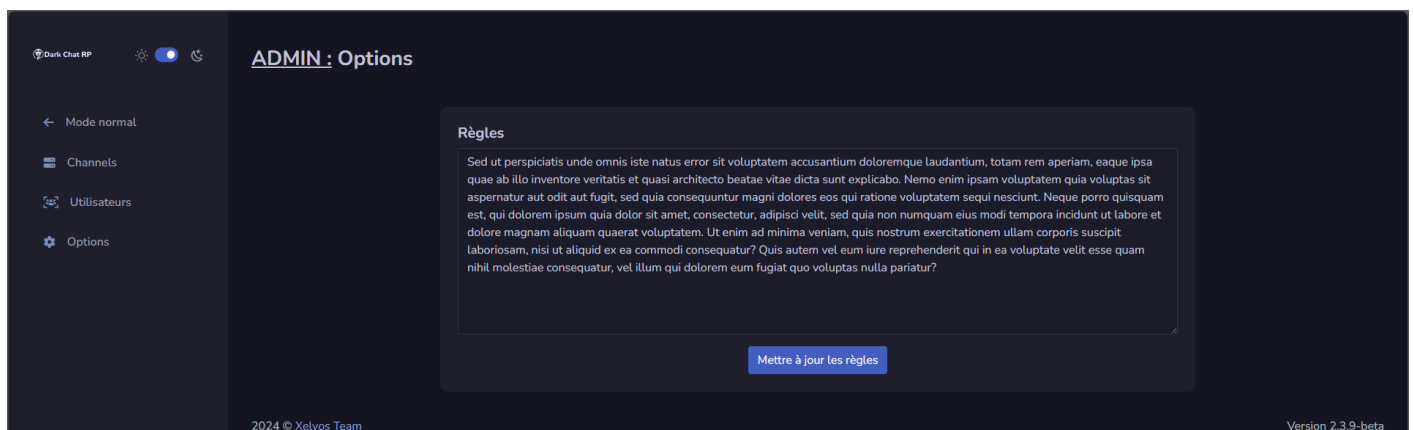

Getting Started with Dark Chat

Accessing the Administration Panel

- The Dark Chat administration panel is accessible via the URL: **/admin**.

Setting the Rules

- Visit the URL **/admin/option** to write the rules for Dark Chat.
  - The rules must be written in **Markdown**, a format similar to the one used on Discord, allowing for simple and effective formatting.
  - These rules must be accepted by all Dark Chat users.

Retrieve the Application Image via URL

- Do you need the application's logo?
- You can simply use the following URLs:
  - **/logo**
  - **/logo.png**

Revision #1

Created 2025-04-29 21:29:19 UTC by Aros

Updated 2025-04-29 21:29:30 UTC by Aros